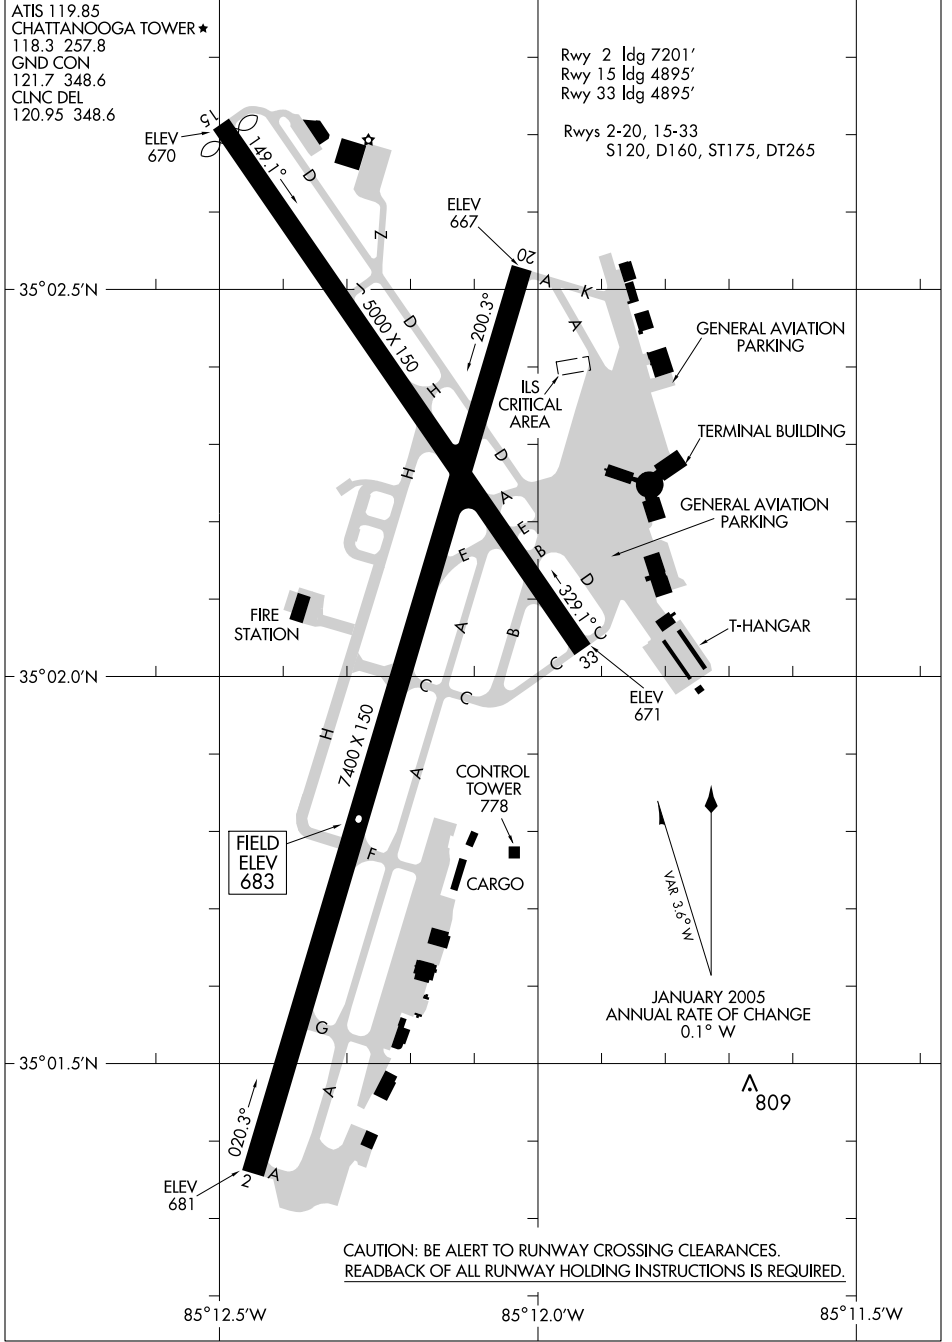

06271

AIRPORT DIAGRAM

AL-79 (FAA)

CHATTANOOGA/LOVELL FIELD (CHA)
CHATTANOOGA, TENNESSEE

SE-1, 13 MAR 2008 to 10 APR 2008

AIRPORT DIAGRAM

06271

CHATTANOOGA, TENNESSEE
CHATTANOOGA/LOVELL FIELD (CHA)